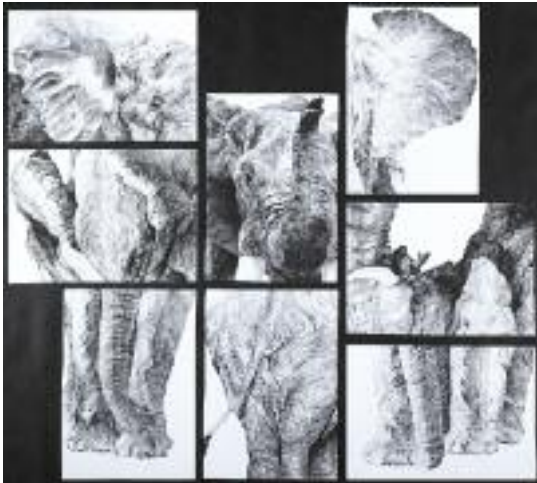

HISTORIC FEMALE ORPHAN SCHOOL
GALLERY

artexpress

an exhibition of outstanding works by
2011 Higher School Certificate Visual Arts
students from schools in NSW

Presented by the NSW Department of
Education and Communities,
the Board of Studies NSW and
University of Western Sydney

The NSW Department of Education and
Communities, the Board of Studies NSW and
the University of Western Sydney
cordially invite you to the opening of

**ARTEXPRESS at the
Historic Female Orphan School Gallery**
Building EZ, University of Western Sydney
Cnr James Ruse Dr & Victoria Rd
Rydalmere NSW

Friday 29 June 2012, 6 pm for 6.15 pm start

RSVP by Tuesday 26 June
(acceptances only)
Tel: (02) 4620 3460

Opening hours:
Wednesday – Saturday: 10 am – 4 pm
(To arrange viewing outside gallery hours for groups or
schools please ring number above)

Exhibition closes Saturday 28 July 2012

Images (front and above): *Thick Skinned*, Anna Ye,
James Ruse Agricultural High School