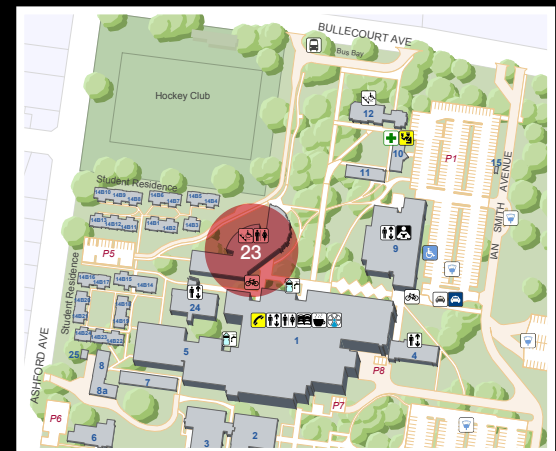

Margot Hardy Gallery, Building 23, Bankstown campus

Front image

Untitled by Kipling Edgecombe-Walker