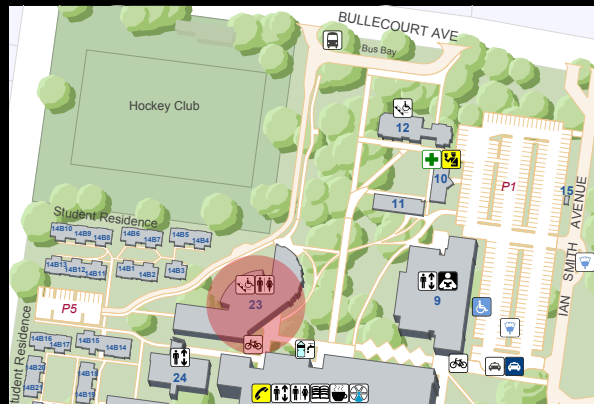

You are cordially invited to attend the opening of
Déjà vu - an art exhibition by the Year 6 students from
St John the Evangelist Primary School Campbelltown

PLEASE JOIN US AT THE OPENING

Thursday 5 September 2013 at 6.00pm

VENUE

Margot Hardy Gallery, Foyer of Building 23,
University of Western Sydney (Bankstown Campus),
Bulleccourt Avenue, Milperra.

Parking is available at $7.00 per day.

EXHIBITION OPEN FOR VIEWING

Thursday 5 September until 30 September 2013.

RSVP by Tuesday 3 September 2013 to Rosemary
Hopkins (02) 4620 3460 or r.hopkins@uws.edu.au

Building 23, Bankstown Campus

Gallery website: <http://virtualtours.uws.edu.au>

Front images L-R

Reily H. 6B, *Crows around the wheat field*

Samantha G. 6B, *Colour in the sky*

Stuart W. 6G, *Hairticus Greenicus*