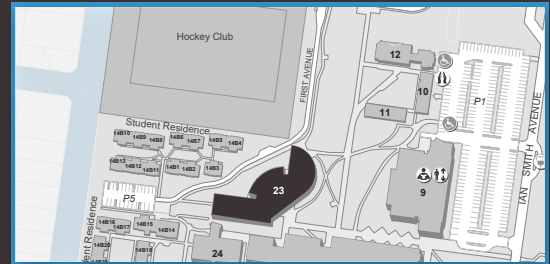

WESTERN SYDNEY
UNIVERSITY

CONNECTIONS

An art exhibition featuring the works of the students
and parents of Belmore South Public School.

Western Sydney University
cordially invites you to attend
the opening of the exhibition, *Connections*.

PLEASE JOIN US AT THE OPENING

Thursday, 4 July 2019, 6pm – 8pm
Refreshments provided

EXHIBITION OPEN

2 July until 9 August

VENUE

Margot Hardy Gallery,
Foyer of Building 23
Western Sydney University
(Bankstown Campus)
Bullecourt Avenue, Milperra.
Parking is available at \$7.00 per day.

RSVP by Thursday, 27 June 2019
(02) 9759 4388 or **belmoresth-p.school@det.nsw.edu.au**

VISIT virtualtours.westernsydney.edu.au

The Margot Hardy Gallery, Foyer of Building 23, Bankstown Campus
Images: *Lorikeet* by Zahraa Rizk; *Abstract Face* by Lily Ramadan; *Bird with Wings Spread* by Jeremy Vitolio; *Kookaburra* by Shabika Shabika