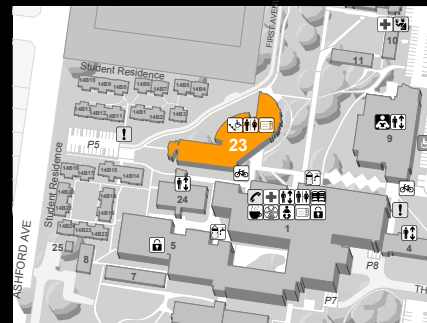

The Margot Hardy Gallery, Foyer of Building 23,
Bankstown campus

Images in detail (L-R):
Weeping Woman Study – Carrii Shannon
Cityscape – Fadeela Raffie
Birdseye View of Home – Mohamed Al Ebadi