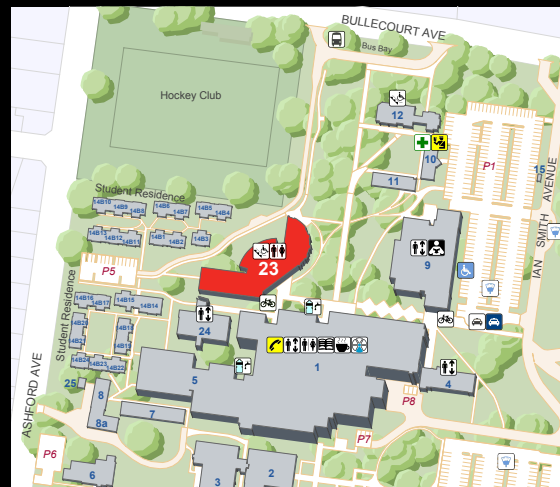

Thursday 17 July 2014 at 6pm

VENUE

Margot Hardy Gallery, Foyer of Building 23,
University of Western Sydney (Bankstown Campus),
Bullecourt Avenue, Milperra.

Parking is available at \$7.00 per day.

EXHIBITION OPEN FOR VIEWING

Thursday 17th July until Friday 8th August 2014

RSVP by Monday 14th July to Rosemary Hopkins
(02) 4620 3460 or r.hopkins@uws.edu.au

The Margot Hardy Gallery, Foyer of Building 23, Bankstown campus

Front images in detail (L-R):